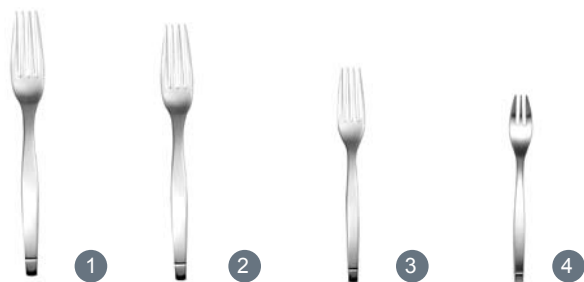

To order

Fax: 0871 750 1961

Email: foodservice@oneida.co.uk

Web: www.oneidafoodservice.co.uk

Prices available on current price list / website

Oneida Code	Sling	Size (cm)	Weight (g)	Gauge in mm
*T643FDNF	Sling dinner fork	21	75	5.0
T643FEUF	Sling dinner fork (euro size)	22.1	81	5.0
T643FDEF	Sling dessert / salad fork	17.8	50	4.5
*T643FOYF	Sling oyster / cocktail / petite fork	15.6	19	4.0
T643KDTF	Sling dinner knife (solid handle)	24.3	108	10.5
T643KSTF	Sling dinner knife (stand up version, solid handle)	24.4	100	6.0
T643KBVF	Sling butter knife	17.5	42	8.5
T643SDEF	Sling oval bowl dessert / soup spoon	21.1	86	5.0
T643SRBF	Sling round bowl soup spoon	21	25	5.0
T643SFTF	Sling teaspoon / petite spoon	15.5	44	4.5
T643SADF	Sling coffee spoon	11.4	67	3.5
T643SITF	Sling iced teaspoon	19.7	53	4.5
T643STBF	Sling table / serving spoon	23.2	117	5.0

* Special order only

- ① Sling dinner fork (euro size)
- ② Sling dinner fork
- ③ Sling dessert / salad fork
- ④ Sling oyster fork / cocktail / petite fork